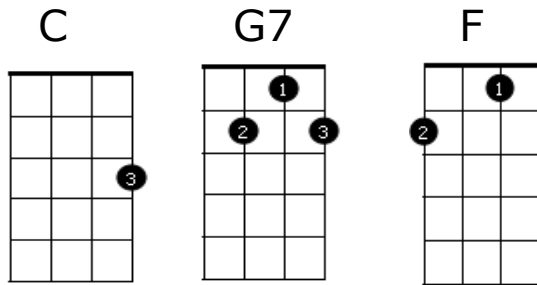

# Home on the Range

Strum: Little Big Big

↓     ↓     ↓

1     2     3

Play strings 4 & 3 on Little  
Play all strings on Big

**C** Oh | give me a | home where the | **F** buff- a - lo |  
**C** roam and the | **G7** deer and the | an-te-lope | play, |  
**C** Where | **F** sel-dom is | heard a dis- | cour-ag -ing |  
**C** word, and the | **G7** skies are not | **C** clou-dy all | day. |

## Chorus

**C** Home, | **G7** home on the | **C** range, | |  
**G7** Where the | deer and the | an-te-lope | play, |  
**C** Where | **F** sel-dom is | heard a dis- | cour-ag -ing |  
**C** word, and the | **G7** skies are not | **C** clou-dy all | day. | |